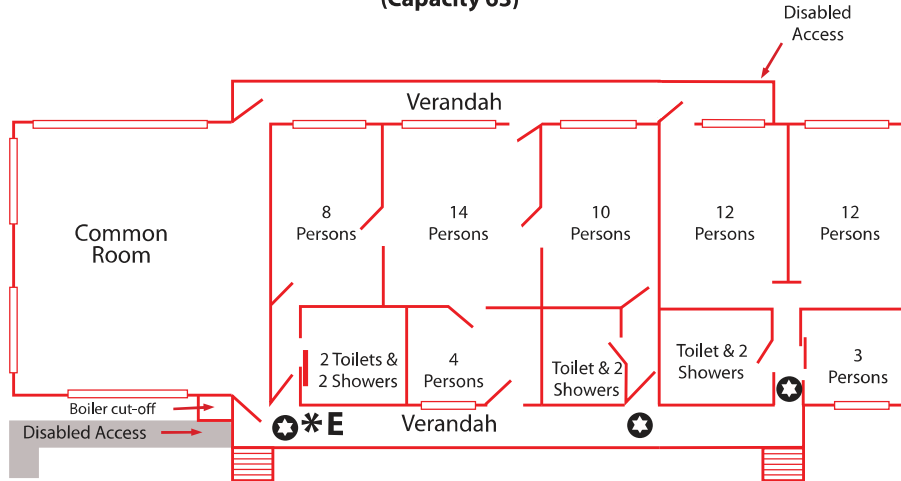

## STRZELECKI LODGE (Capacity 63)

## WATTLE LODGE (Capacity 20)

## MOUNTAIN ASH (Capacity upto 20)