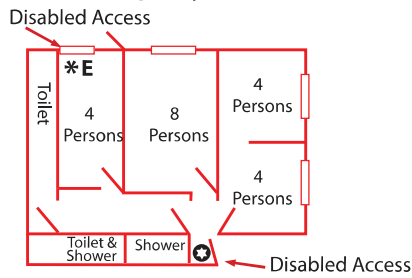

## STRZELECKI LODGE (Capacity 63)

## WATTLE LODGE (Capacity 20)